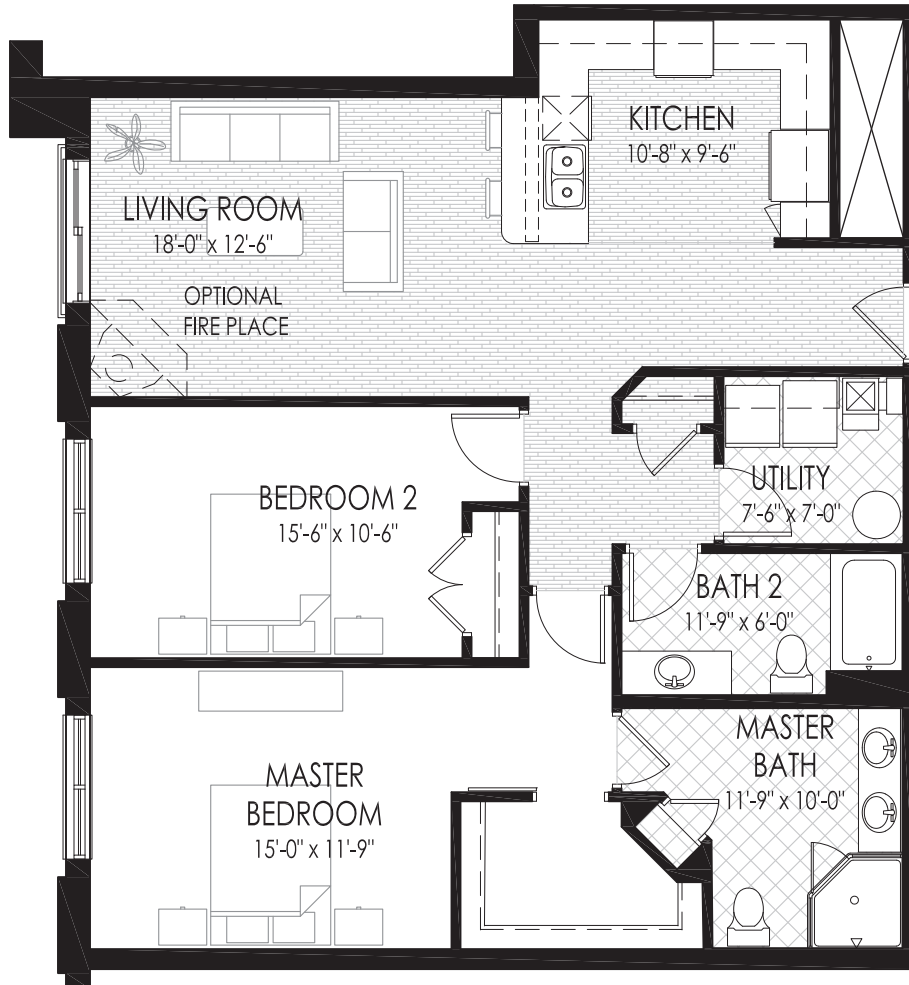

Centennial Village

Dine, shop & live at the park.

THE GROVE PARK UNIT B TWO BEDROOM / TWO BATH 1307 S.F.

CENTENNIAL VILLAGE, LLC

**Square footage shown is approximate*