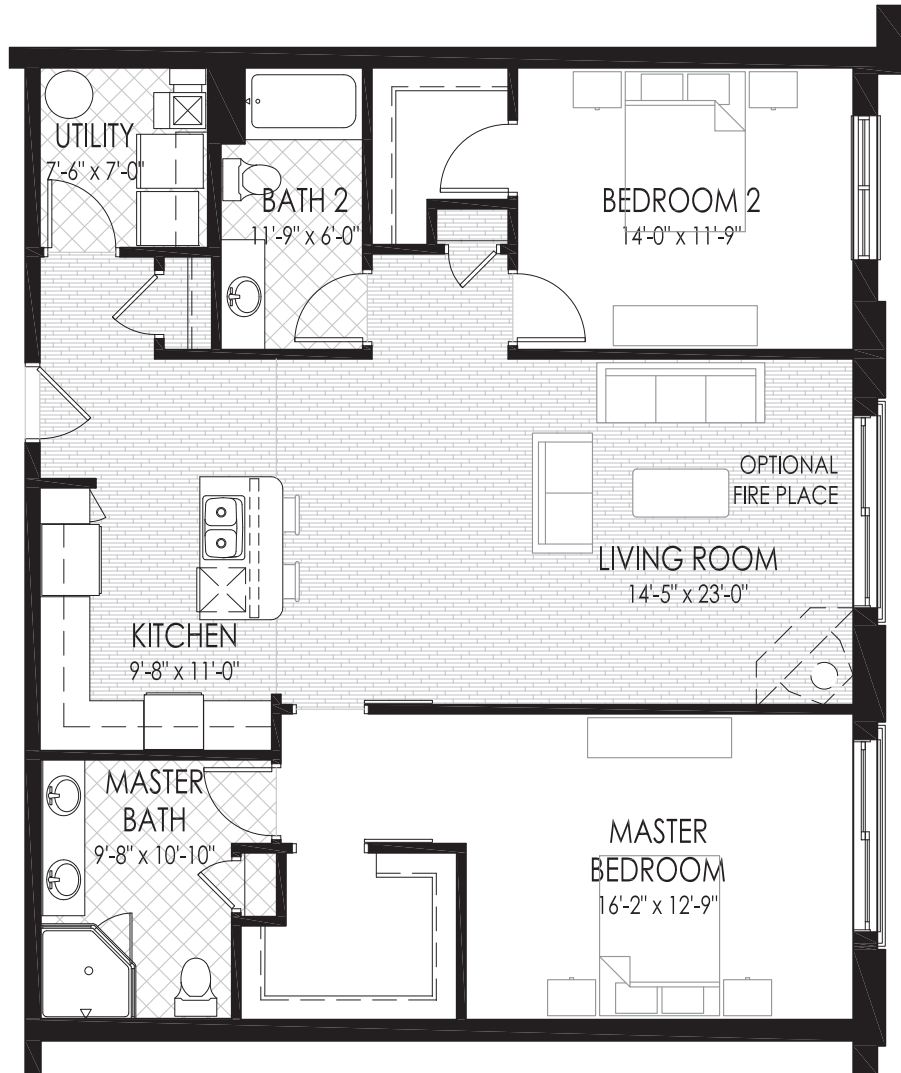

## THE BEECH PARK UNIT D TWO BEDROOM / TWO BATH 1430 S.F.

CENTENNIAL VILLAGE, LLC

*\*Square footage shown is approximate*