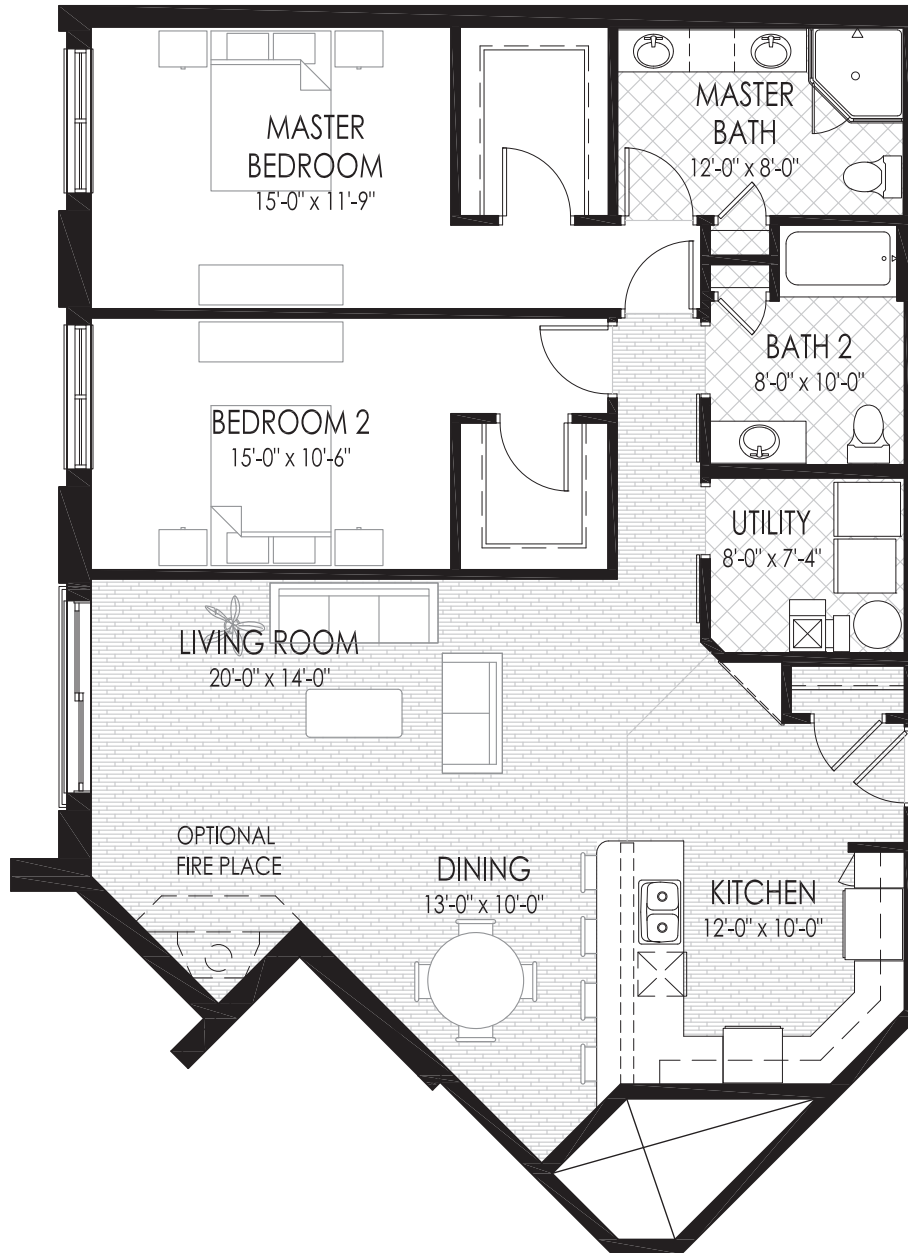

## THE STEWART PARK UNIT A TWO BEDROOM / TWO BATH 1508 S.F.

CENTENNIAL VILLAGE, LLC

*\*Square footage shown is approximate*