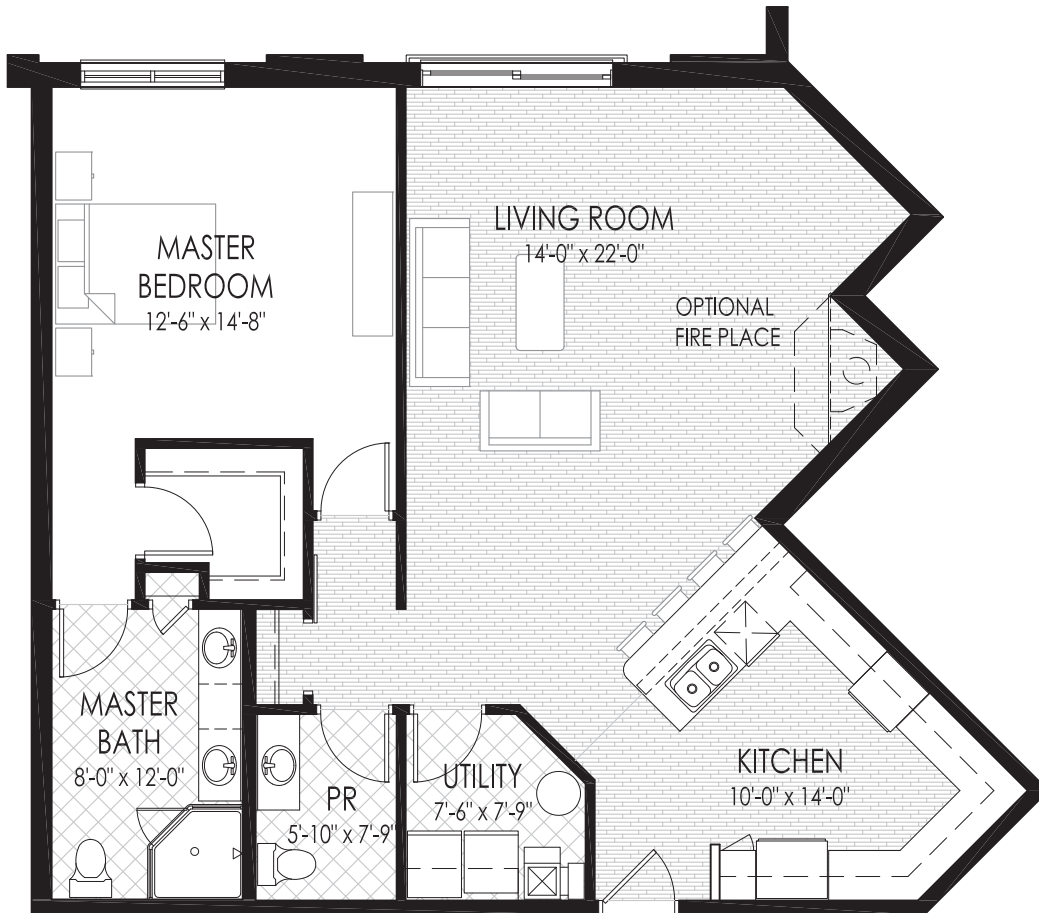

Centennial Village

Dine, shop & live at the park.

THE SUNNYSIDE PARK UNIT I ONE BEDROOM / ONE AND A HALF BATH 1245 S.F.

CENTENNIAL VILLAGE, LLC

**Square footage shown is approximate*