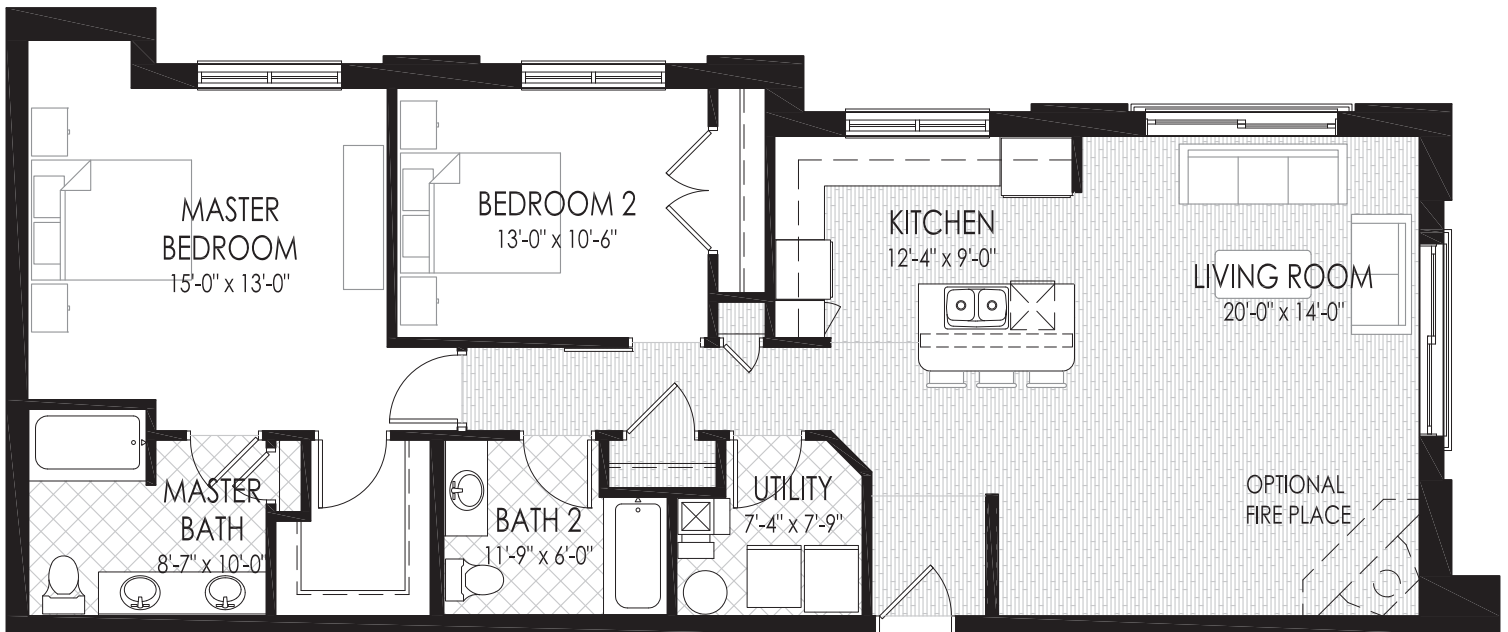

## THE COBBLESTONE PARK UNIT G TWO BEDROOM / TWO BATH 1358 S.F.

CENTENNIAL VILLAGE, LLC

*\*Square footage shown is approximate*