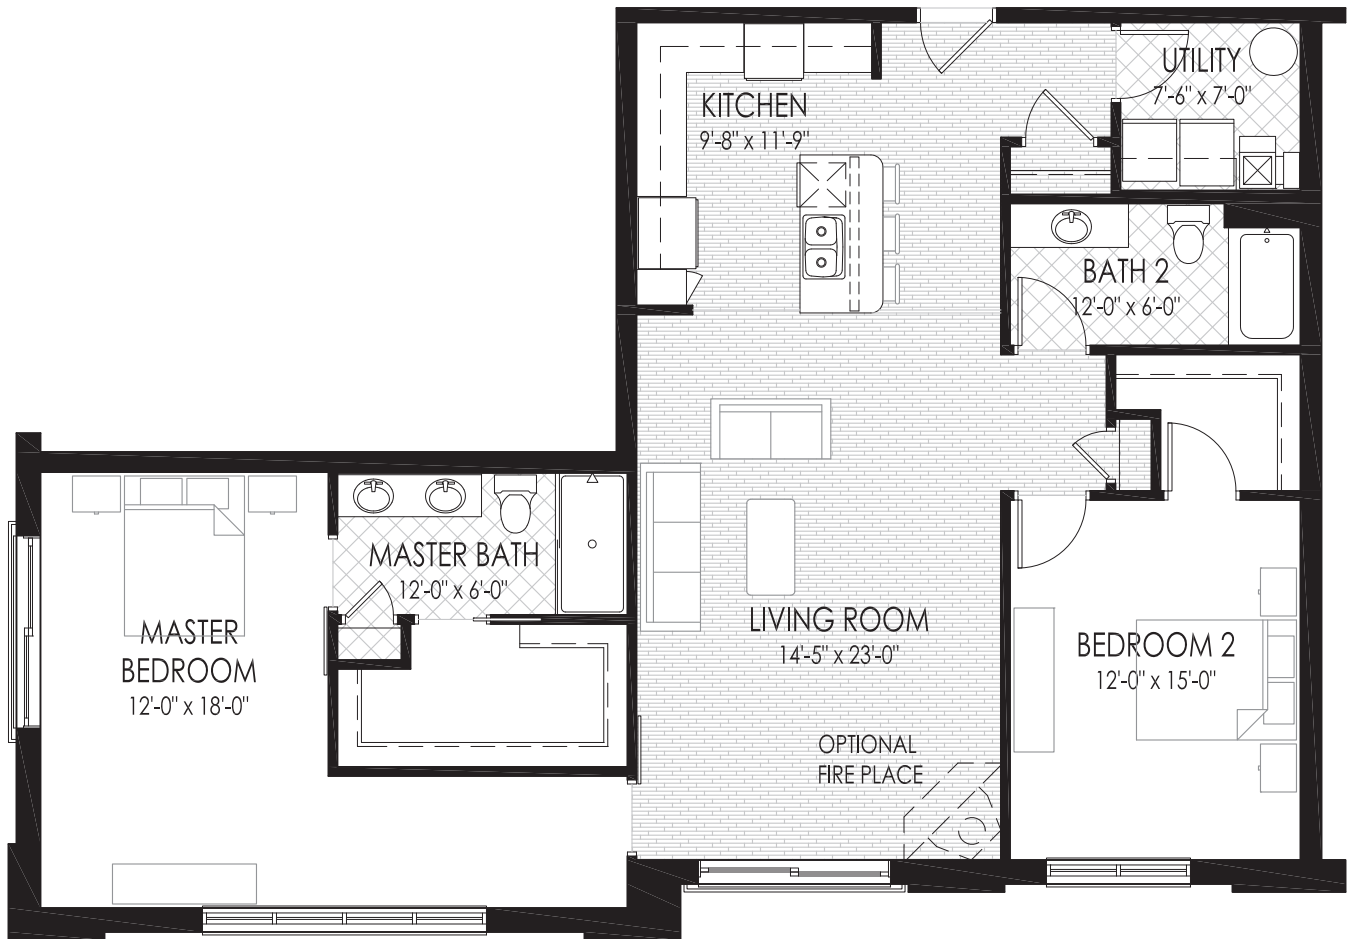

Centennial Village

Dine, shop & live at the park.

THE WHITE OAK PARK UNIT F TWO BEDROOM / TWO BATH 1540 S.F.

CENTENNIAL VILLAGE, LLC

**Square footage shown is approximate*