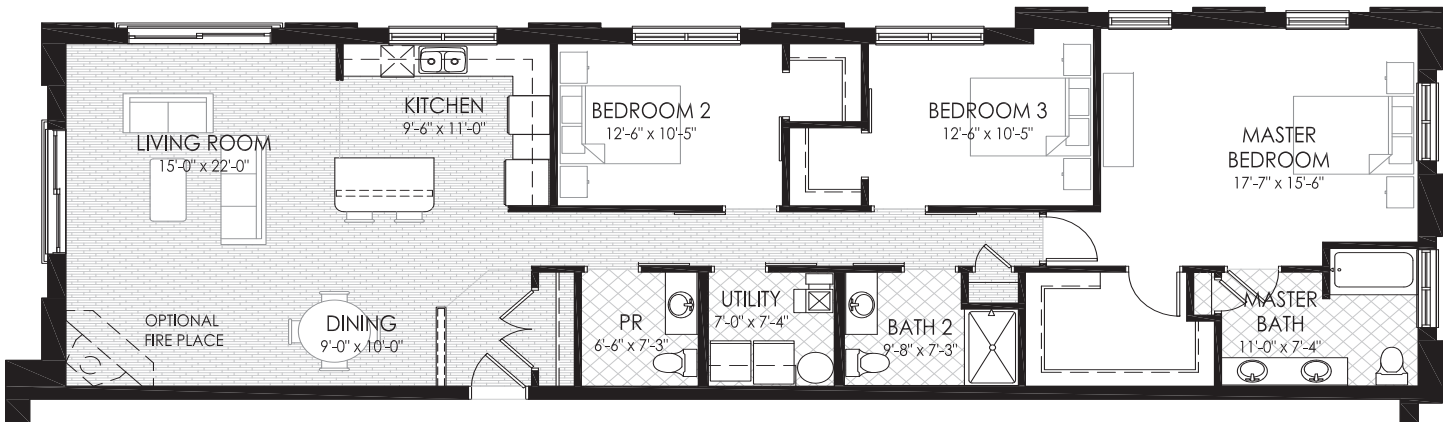

Centennial Village

Dine, shop & live at the park.

THE CENTENNIAL PARK UNIT C THREE BEDROOM / TWO AND A HALF BATH 1830 S.F.

CENTENNIAL VILLAGE, LLC

**Square footage shown is approximate*